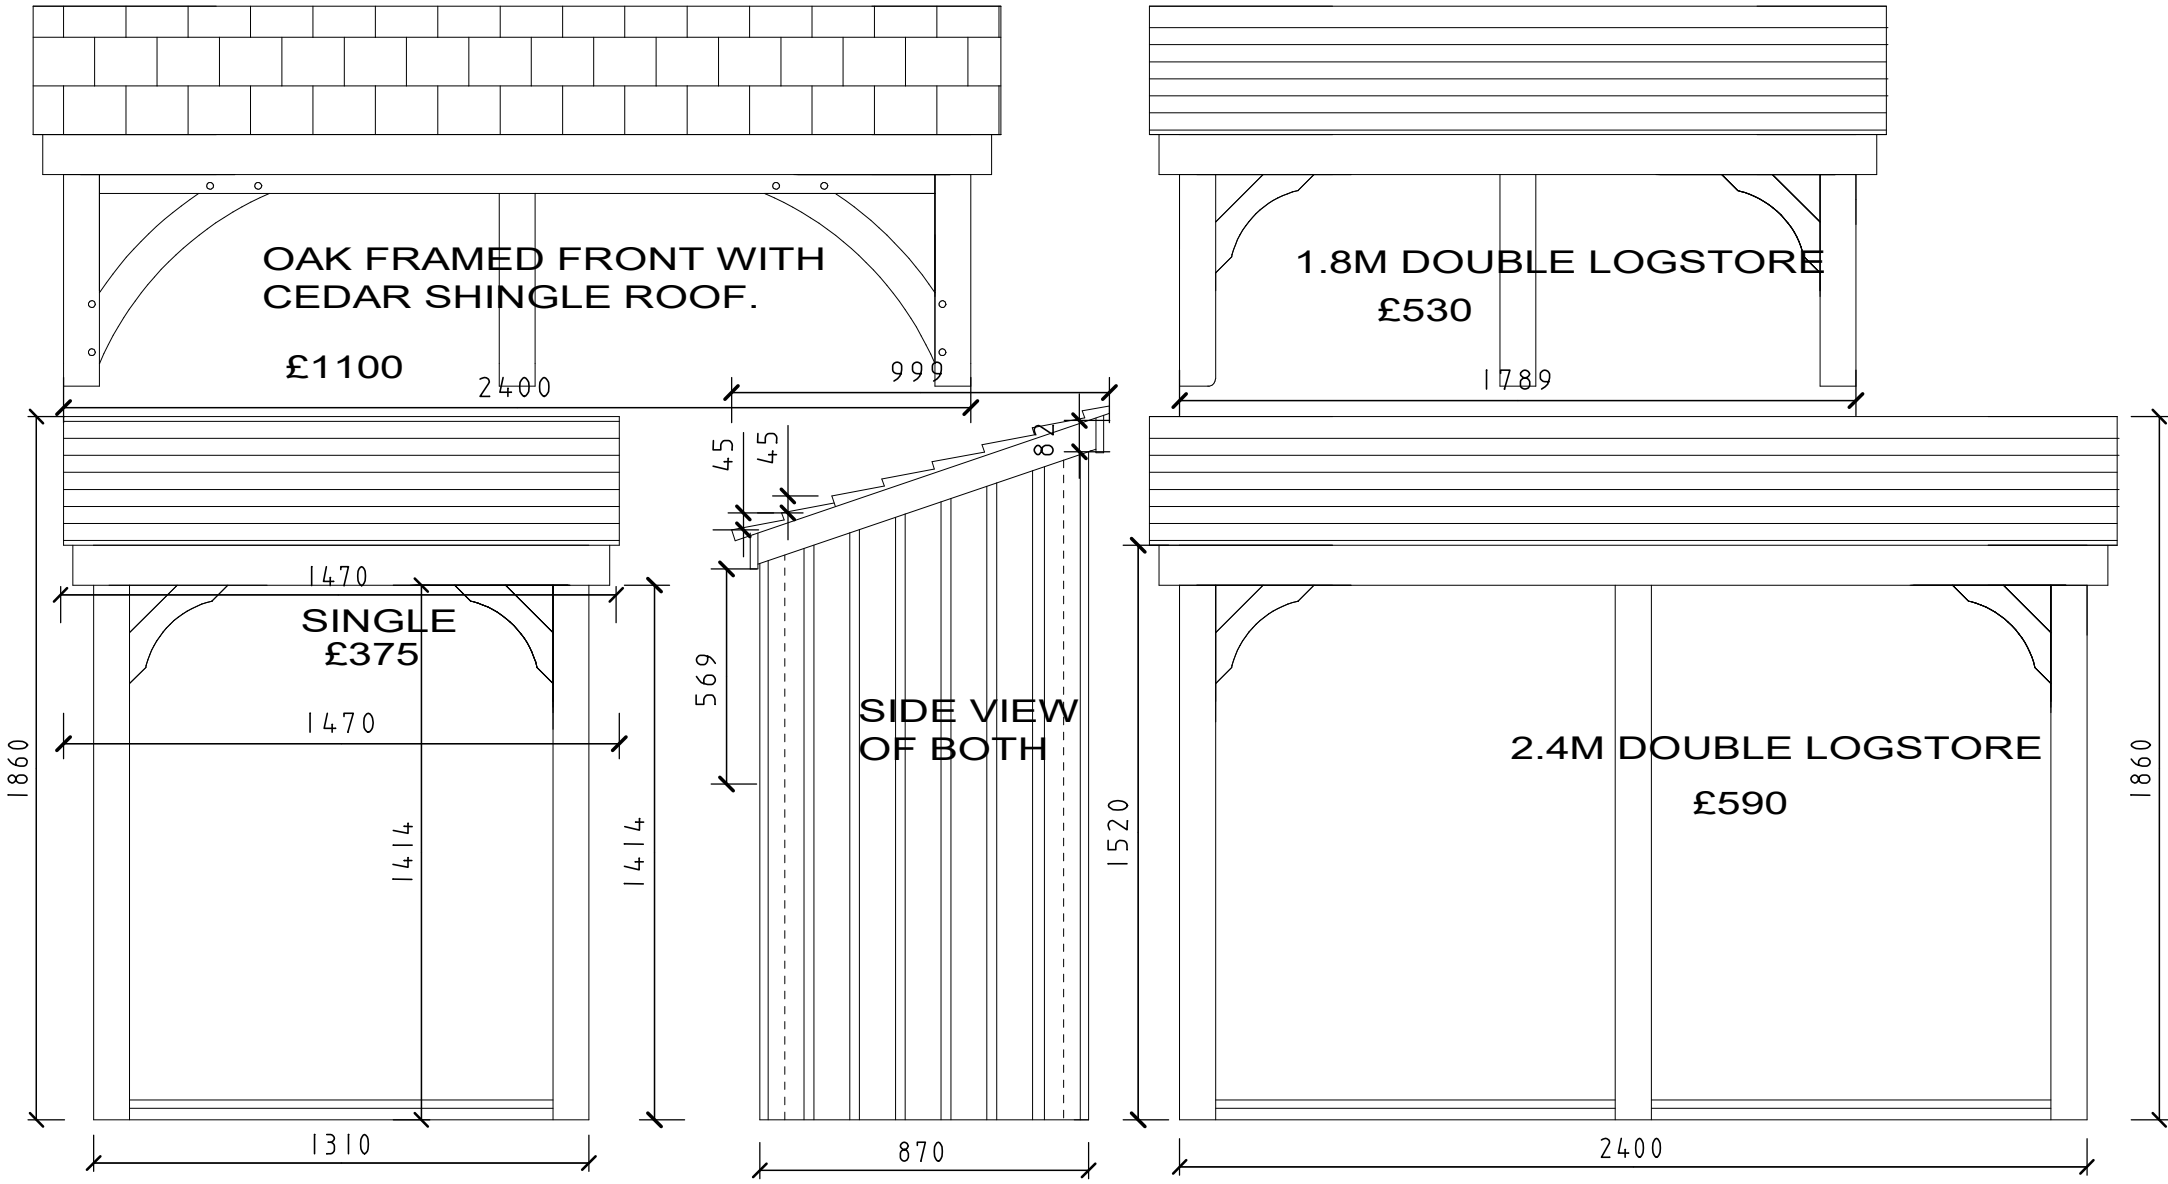

OTHER SIZES MADE TO ORDER, WHEELIE BIN STORES, SHEDS, & BIKE STORES.

Drawing no. -	Rev. -	Client -	Drawn by Alan
Title X- LOGSTORES		Date 21/05/21	Scales - 1/20 © Copyright

Wood Bank Farm,
Brisco, Carlisle CA4 0QP
T/F. 01228 512303
M. 07775 645033
E. joiners@woodstylejoinery.co.uk
www.woodstylejoinery.co.uk